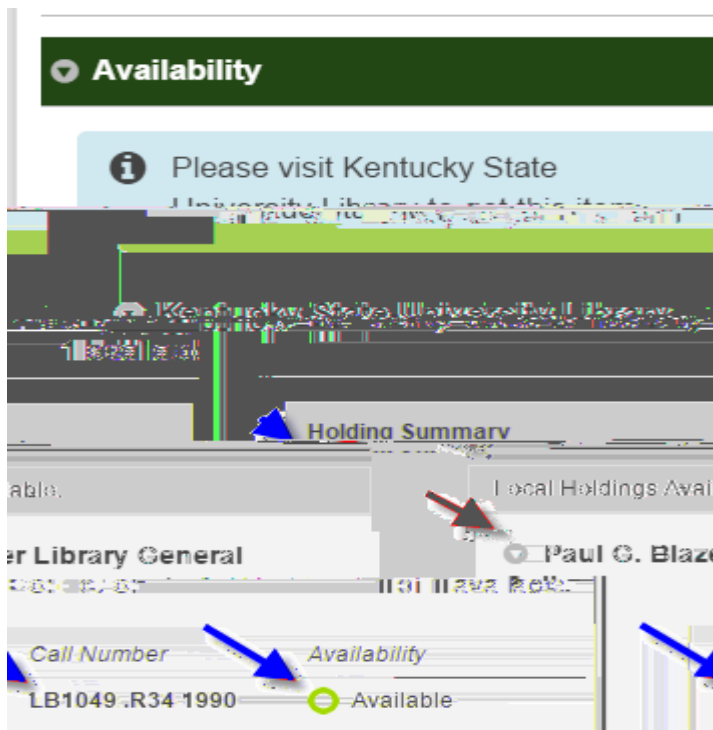

Online Databases | WorldCat Discovery

Results Screen

If the book is located at Blazer Library, you simply go to the shelf and retrieve the book. If it is online then sign in using your CWID. Contact the Reference Desk for assistance.